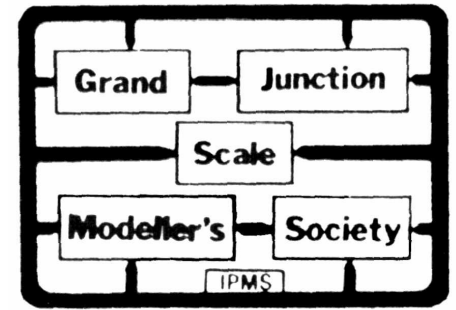

Grand Junction Scale Modelers Society.

GJSMS is a club where model building enthusiasts can get together to share their kits, ideas, knowledge, techniques and to generally have a fun time.

The club has been in existence for over 25 years and is open to everyone of all skill levels; male, female, adults, teens.

Where : Various - Please check with a member

When : 1st Tuesday (formal) & 3rd Tuesday (informal) of the month.

Time : 7:30 - 9:00

COME JOIN US !!

*presents...*

A  
Model Show  
&  
Contest

April 10-11, 2010